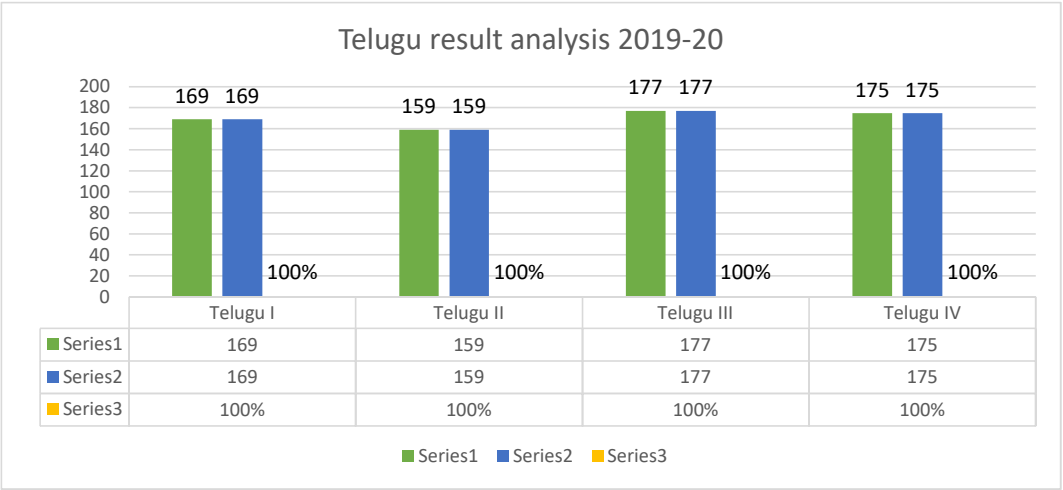

TELANGANA TRIBAL WELFARE RESIDENTIAL DEGREE COLLEGE (G) -MAHABUBABAD

TELUGU RESULT ANALYSIS 2019-20

S.No.	Semester	Paper Titel	No.Of Students Appeared	No. Of Students Attended	Pass %
1	I	Telugu I	169	169	100%
2	II	Telugu II	159	159	100%
3	III	Telugu III	177	177	100%
4	IV	Telugu IV	175	175	100%