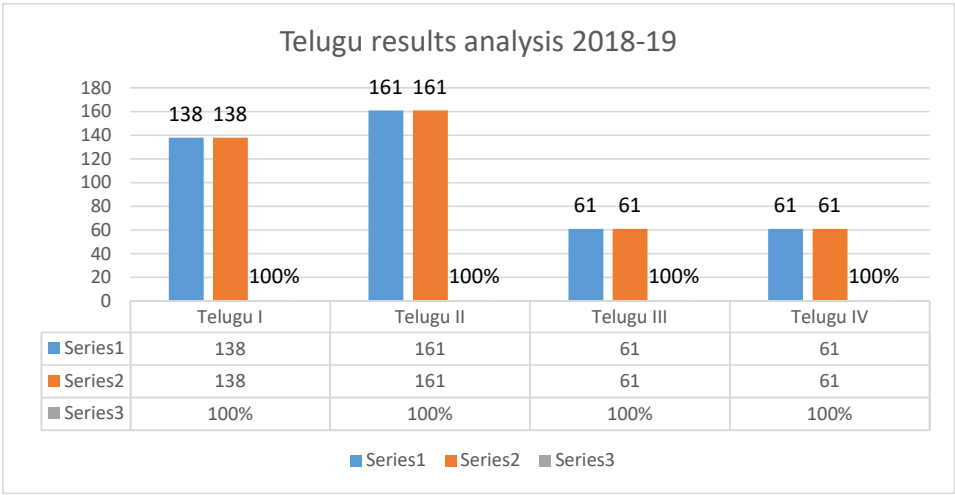

**TELANGANA TRIBAL WELFARE RESIDENTIAL DEGREE COLLEGE (G) -MAHABUBABAD**

**TELUGU RESULT ANALYSIS 2018-19**

S.No.	Semester	Paper Tittel	No.Of Students Appeared	No. Of Students Attended	Pass %
1	I	Telugu I	138	138	100%
2	II	Telugu II	161	161	100%
3	III	Telugu III	61	61	100%
4	IV	Telugu IV	61	61	100%

**TELANGANA TRIBAL WELFARE RESIDENTIAL DEGREE COLLEGE (G) -MAHABUBABAD**

**TELUGU RESULT ANALYSIS 2019-20**

S.No.	Semester	Paper Titel	No.Of Students Appeared	No. Of Students Attended	Pass %
1	I	Telugu I	169	169	100%
2	II	Telugu II	159	159	100%
3	III	Telugu III	177	177	100%
4	IV	Telugu IV	175	175	100%